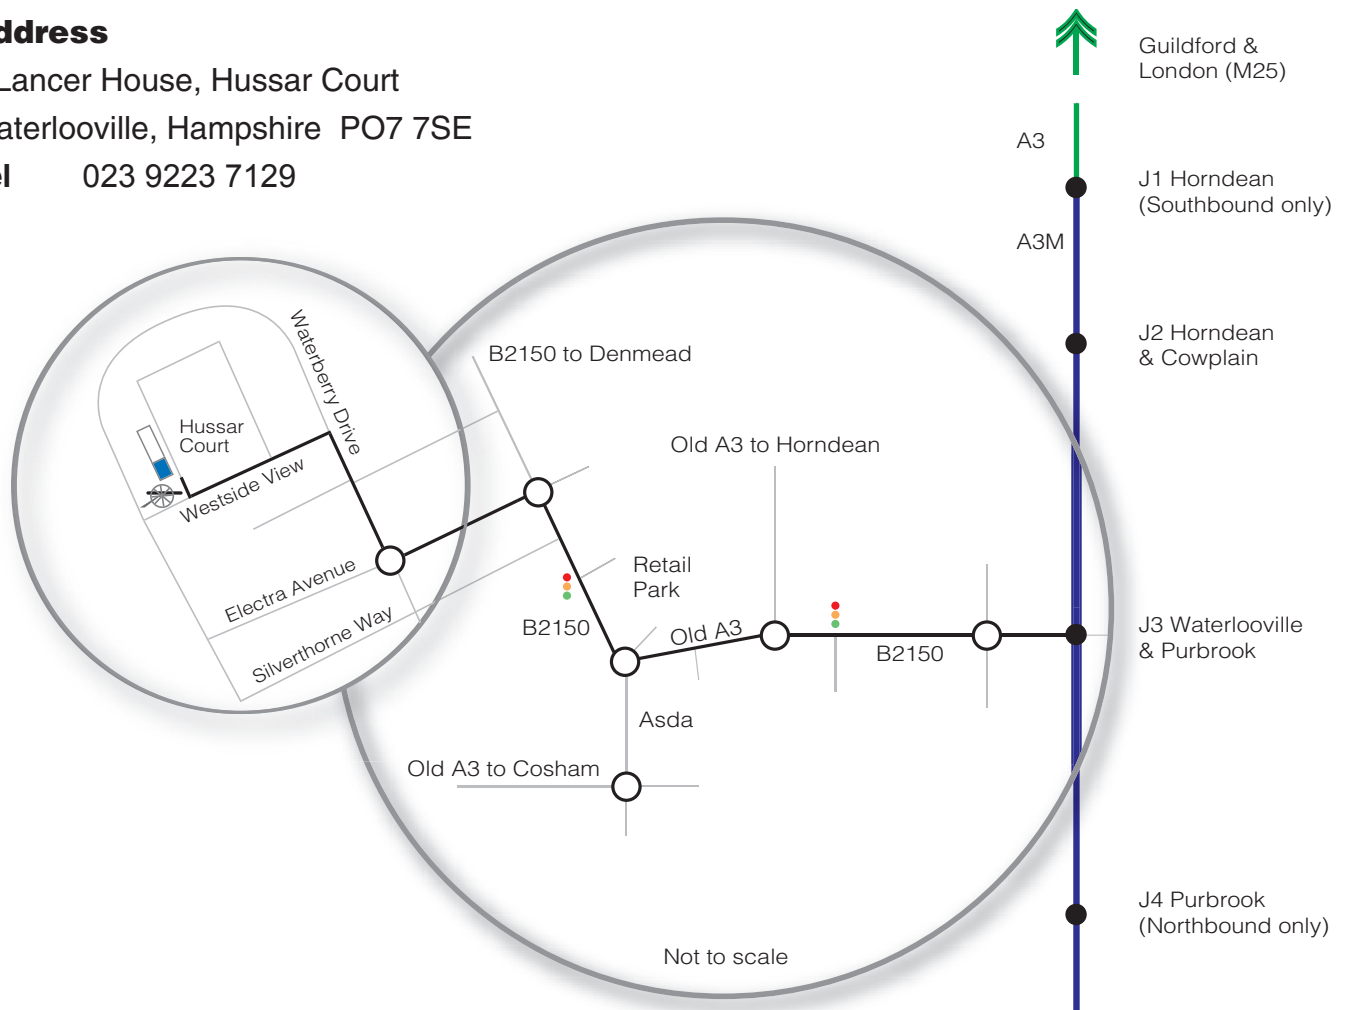

## Directions by Road

HMS's Waterlooville office is located off junction 3 of the A3M. Follow the signs for **Waterlooville** and then for **Brambles Farm Industrial Estate**.

Turn left at the Toyota garage roundabout and then turn right at the next small roundabout.

Turn left into **Westside View** and then turn right into **Hussar Court** next to the cannon.

HMS's office is adjacent to the cannon with parking available in front of the building.

Please phone if you need further help finding us.

- Roundabout
- Junction
- Traffic Lights
- ☛ Cannon!
- HMS Office

## Directions by Train

The nearest stations to Waterlooville are:

from the West Cosham (3.5 miles)

from London Waterloo or the East Havant (3 miles)

[www.hantsmed.com](http://www.hantsmed.com)

**Hampshire Medical Services**  
Revolutionising Medical IT